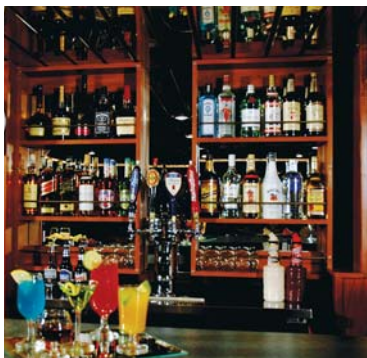

Deck Information

MAIN DINING SALON

Seating Capacity: 64 or 110 for cocktail style

Heads: 1 Woman's / 1 Men's

- ◆ First deck on yacht
- ◆ Fully enclosed, climate controlled
- ◆ Restrooms located in stern
- ◆ Outer deck in bow and stern area

COCKTAIL LOUNGE

Bar: 1 Main

Complimentary Coat Check: 1

- ◆ Second deck on yacht
- ◆ Fully enclosed, climate controlled
- ◆ High top bistro tables
- ◆ Bar
- ◆ Sofa lounge area
- ◆ Outer deck with open air patio seating