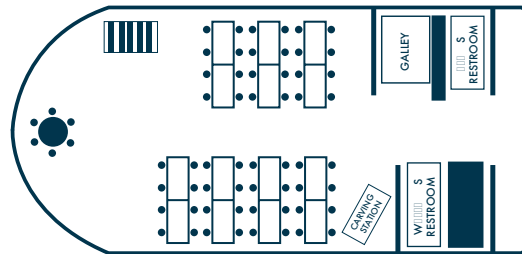

Deck Information

MAIN DINING SALON

Seating Capacity: 64 or 110 for cocktail style

Heads: 1 Woman's / 1 Men's

- ◆ First deck on yacht
- ◆ Fully enclosed, climate controlled
- ◆ Restrooms located in stern
- ◆ Outer deck in bow and stern area

COCKTAIL LOUNGE

Bar: 1 Main

Complimentary Coat Check: 1

- ◆ Second deck on yacht
- ◆ Fully enclosed, climate controlled
- ◆ High top bistro tables
- ◆ Bar
- ◆ Sofa lounge area
- ◆ Outer deck with open air patio seating