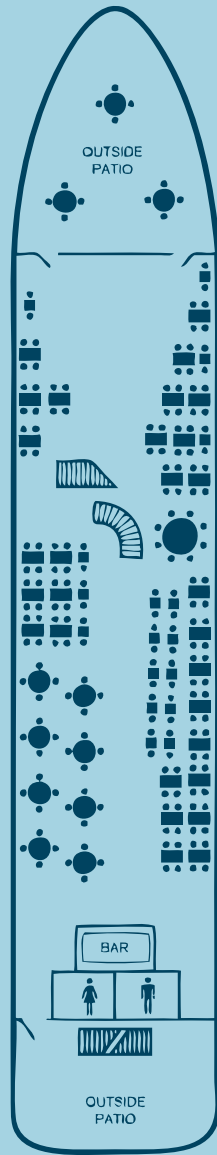

DECK PLANS

SPIRIT OF NEW YORK

Mariner Deck
Up to 200 Guests

Horizon Deck
Up to 200 Guests

Empire Deck
Up to 136 Guests

Observation Deck
Patio

**Visit us online for deck plans of the Spirit of New Jersey and Spirit of the Hudson*