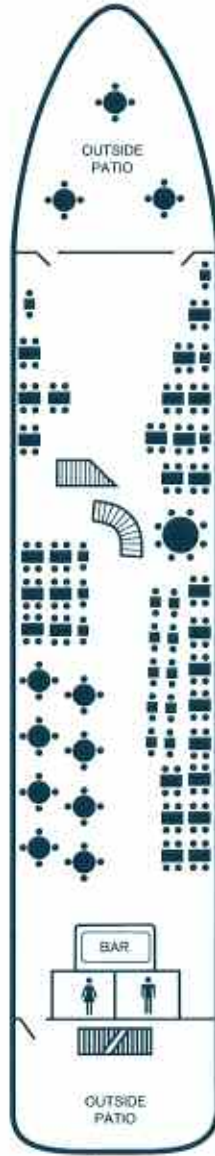

# DECK PLANS

*Spirit of New Jersey*

1st deck  
235 passengers

2nd deck  
140 passengers

Outside deck