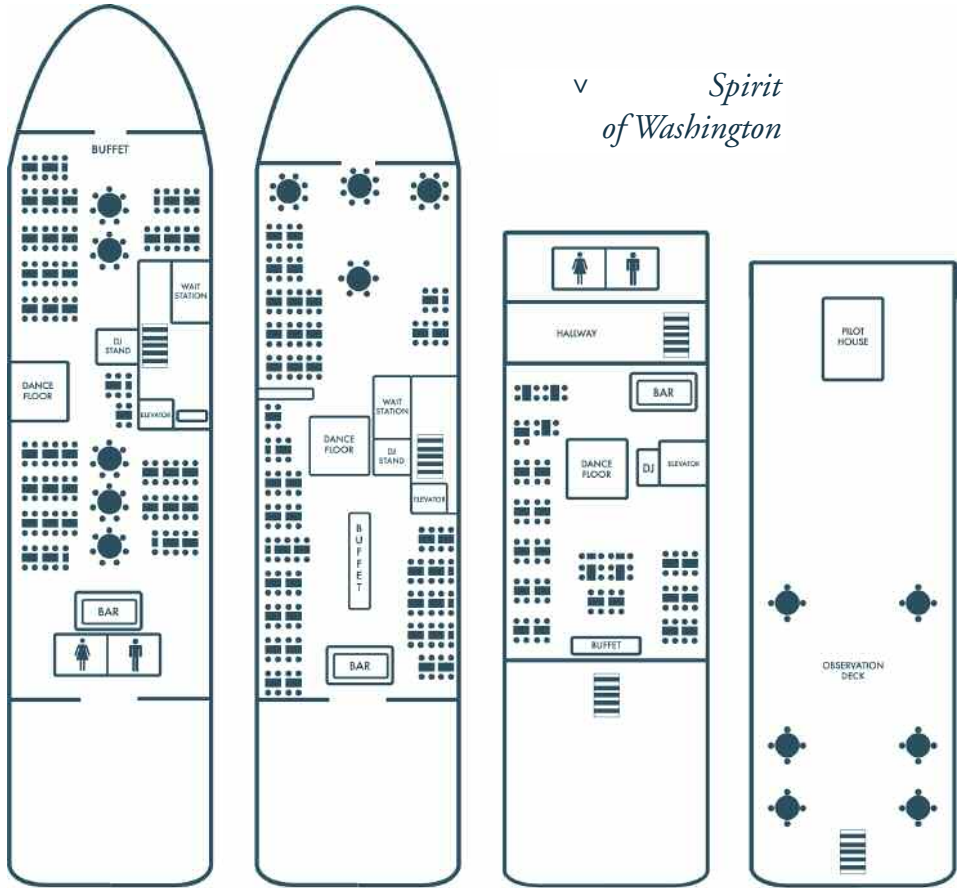

v *Spirit of Washington*

1st deck
Capacity
205 seats
Bow: 94
Stern: 111

2nd Deck
210 Seats
Bow: 96
Stern: 114

3rd Deck
100 Seats

4th Deck

v *Spirit of Mount Vernon*

1st deck
Capacity
248 Guests

2nd deck
Capacity
150 Guests

3rd deck
Outdoor
Patio

*Both ships are handicap-accessible.
Please call us for details.*