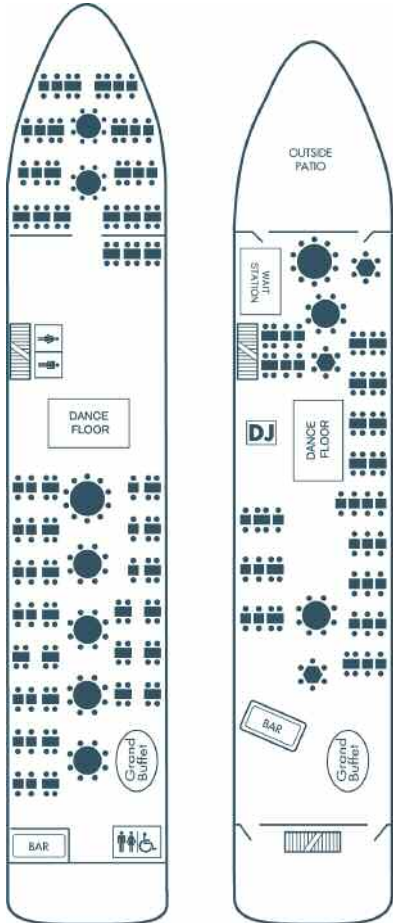

v *Spirit of Washington*

1st deck
Capacity
205 seats
Bow: 94
Stern: 111

2nd Deck
210 Seats
Bow: 96
Stern: 114

3rd Deck
100 Seats

4th Deck

v *Spirit of Mount Vernon*

1st deck
Capacity
248 Guests

2nd deck
Capacity
150 Guests

3rd deck
Outdoor
Patio

*Both ships are handicap-accessible.
Please call us for details.*