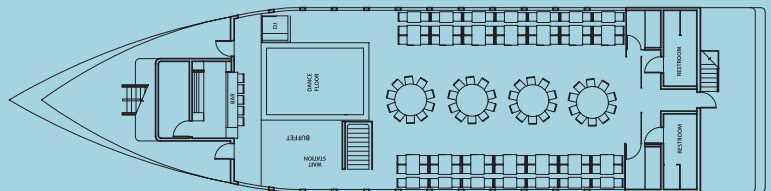

# DECK PLANS

## DECK 2

Seating Capacity	194
Bar	1
Heads	2
Dance Floor	1