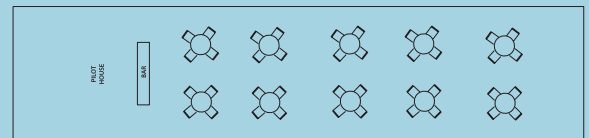

DECK PLANS

DECK 2

Seating Capacity	194
Bar	1
Heads	2
Dance Floor	1

TOP DECK

Seating Capacity	Cocktail Tables
Bar	Seasonal

Contact us today by visiting
www.EntertainmentCruises.com
or calling 410.347.5555.

Floor plans are subject to change.