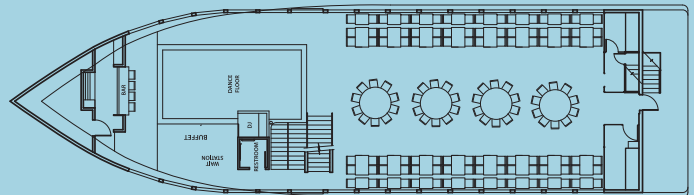

\$1 million renovation | Two fully-enclosed climate controlled decks | Spacious dance floors | Full service bars | Open-air observation deck
 Features warm colors of terra cotta and darker hues | Handicap-accessible | Coast Guard approved for up to 450 passengers

DECK PLANS

DECK 1

Seating Capacity	212
Bar	1
Dance Floor	1
Heads	2

Contact us today by visiting
www.EntertainmentCruises.com
 or calling 410.347.5555.

Floor plans are subject to change.

Baltimore
SPIRIT
 CRUISES