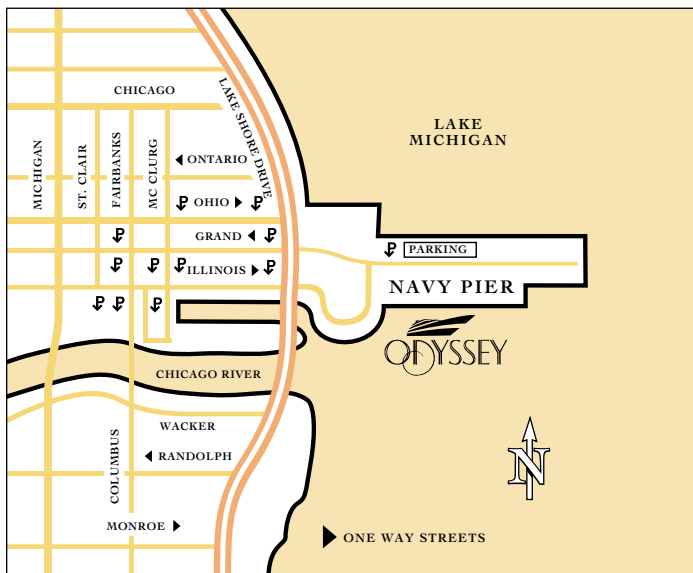

Directions & Parking

LOCATION

Odyssey II departs from the south side of Navy Pier at 600 E. Grand Avenue.

DIRECTIONS TO ODYSSEY II

From Points North:

South on Lake Shore Drive. Exit Illinois Street/Grand Avenue. Proceed to next light. Turn left on Illinois. Follow signs to Navy Pier.

From Points Northwest:

Take I-90/94 to Ohio Street. Then east on Ohio, south on Fairbanks to Illinois. East on Illinois to Navy Pier.

From Points South:

North on Lake Shore Drive. Exit Illinois Street/Grand Avenue. Bear to the right. Follow signs to Navy Pier.

From Points Southwest:

Take I-55 to Lake Shore Drive. Then go north on Lake Shore Drive. Exit Illinois Street/Grand Avenue. Bear to the right. Follow signs to Navy Pier.

From Points West:

Take I-290 East, Follow signs onto Congress Parkway. Turn left (North) onto Columbus Dr. Turn right (East) At Illinois. Follow signs to Navy Pier.

Primary Parking Information:

Primary public parking is located in an 1800-space lot on Navy Pier, directly across from Odyssey II. If possible, park on the 1st level closest to door 4.

In the event that the Navy Pier parking lot is filled to capacity, a number of lots within 2 blocks of Navy Pier offer convenient parking. Also a free trolley shuttle runs between State Street and the pier along Illinois and Grand Avenues.