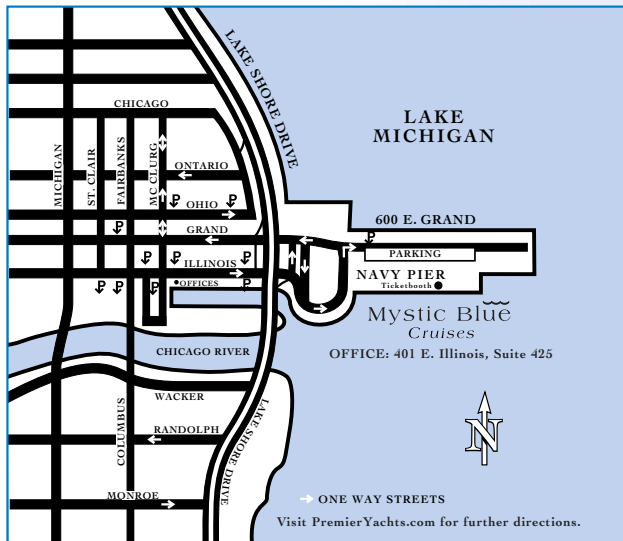

DIRECTIONS & PARKING

Location

Mystic Blue departs from the south side of Navy Pier at 600 E. Grand Avenue.

From Points North

South on Lake Shore Drive. Exit Illinois Street/Grand Avenue. Proceed to the next light. Turn left on Illinois. Follow signs to Navy Pier.

From Points Northwest

Take I-90/94 to Ohio Street. Then East on Ohio, South on Fairbanks to Illinois. East on Illinois to Navy Pier.

From Points South

North on Lake Shore Drive. Exit Illinois Street/Grand Avenue. Bear to the right. Follow signs to Navy Pier.

From Points Southwest

Take I-55 to Lake Shore Drive. Then go North on Lake Shore Drive. Exit Illinois Street/Grand Avenue. Bear to the right. Follow signs to Navy Pier.

Parking Information

Public Parking is located in an 1,800-space lot on Navy Pier, directly across from Mystic Blue Cruises. In the event that the Navy Pier parking lot is filled to capacity, a number of nearby lots offer convenient parking. Additional lots are designated with a on the map.

For additional information visit MysticBlueCruises.com.

Mystic Blue | Cruises™

MysticBlueCruises.com • 312.396.2220